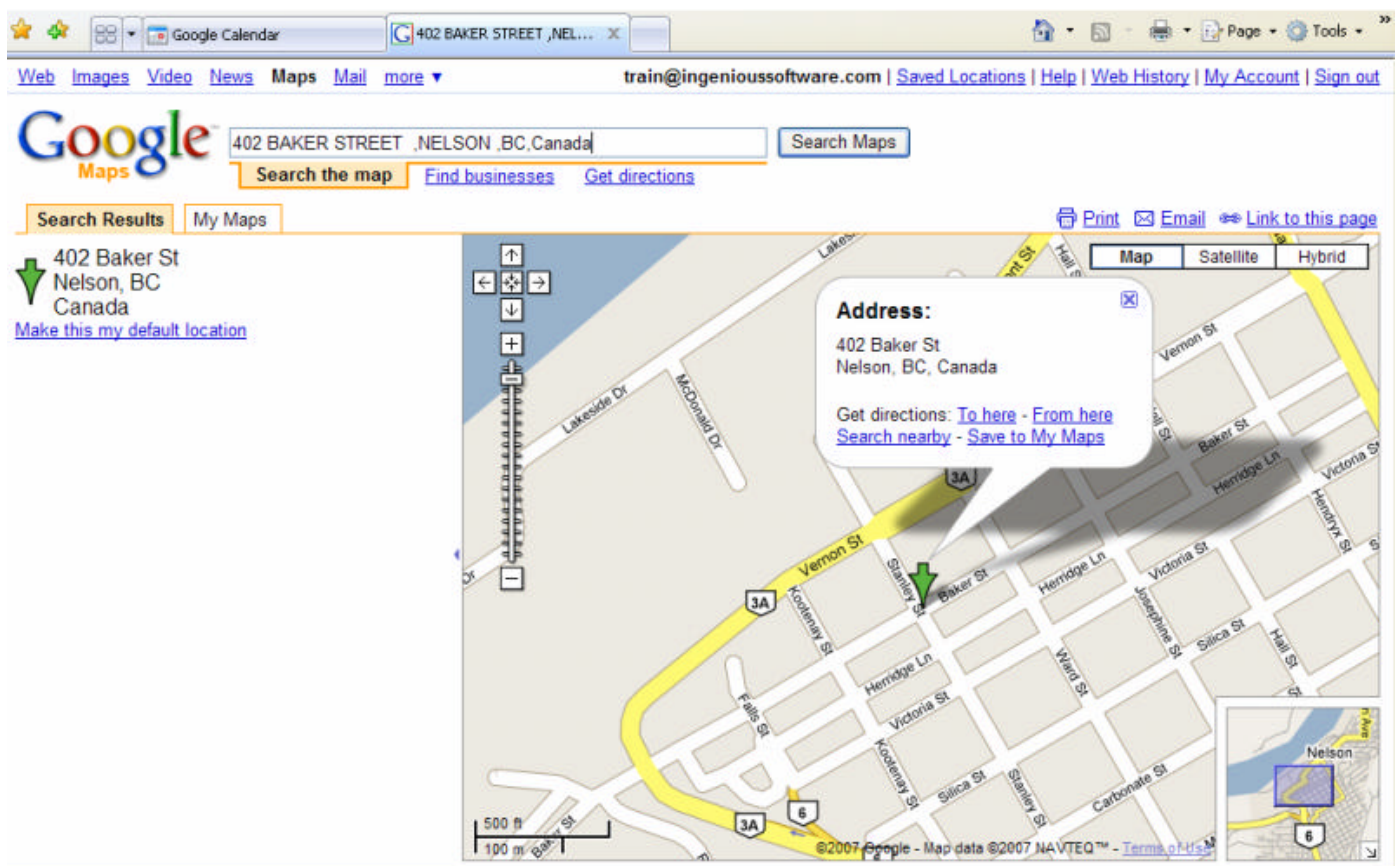

FP2 - TIP 'O THE WEEK #96

GOOGLE MAPS

Google Maps

Google Maps is a map service that you view in your web browser. You can view basic or custom maps, including business locations, contact information, and driving directions. You can also view satellite images with or without map data of your desired location.

So, what does this have to do with FirePro 2?

There is a button on the property screen that you can click to take you directly to the Google map for the property that is on your screen! All you need is Internet access and a web browser (such as Internet Explorer or Netscape etc.)

The screenshot shows a 'Properties' form with two tabs: 'Civic Address' and 'Rural/Legal Description'. The 'Civic Address' tab is active. It contains several input fields: 'Street #' (402), 'Street Name' (BAKER), 'Type' (STREET), and 'Dir.' (a dropdown menu). Below these are 'Suite #' (106), 'Town or Twnshp' (NELSON), and 'Postal Code' (V1L 4H8). There are also dropdown menus for 'Complex' (Shopping Centre, Plaza) and 'Occupancy' (Clothing Store). An 'AKA:' field is empty. A small map icon is circled in the top right corner of the form.

Once you have the property that you wish to view, click the map button. Your Internet browser will open automatically to the Google Maps page with the selected property.

From here, you can get information about the property and directions to and from the property.

For help with the Google Maps, see:

<http://maps.google.com/support/?hl=en> for general help

and

<http://maps.google.com/support/bin/answer.py?answer=68259> for the user guide.